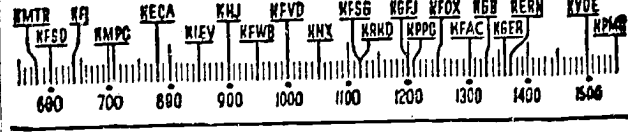

YOUR Radio TODAY

[The information contained in the following schedule is furnished by the stations broadcasting the programs.]

CHURCH SERVICES

7:15 A.M.
 KRKD—Rev. Squires. 7:30.

7:45 A.M.
 KNX—Voice of Pulpit.
 KFOX—Rev. Van Derlinda.